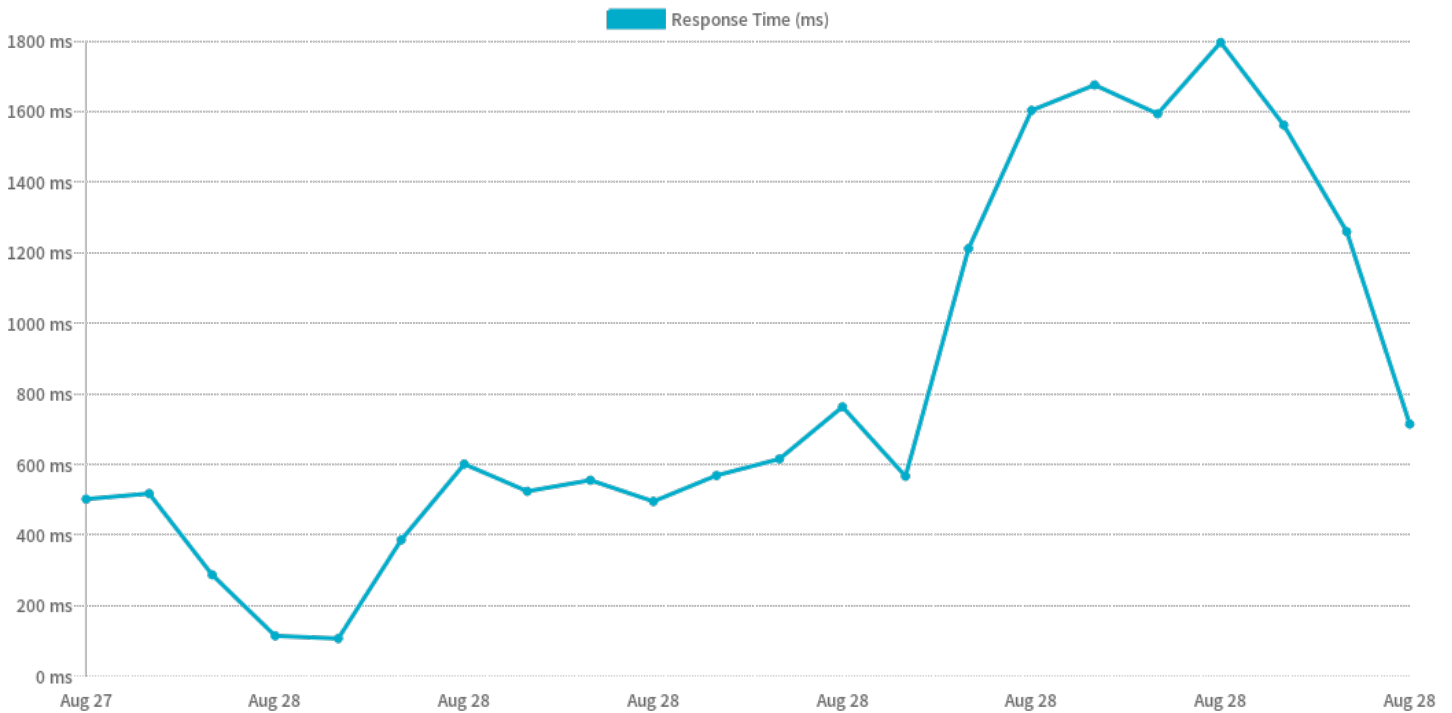

Uptime

Statistics

This report details how accessible your website's server has been over the period including any downtime and your average server response time.

! Your website had a 7m downtime during the reporting period.

Availability	99.46%
Outages	1
Downtime	7m
Last Downtime	27/08/2024 at 7:50

Response Time

This graph shows your server response time over the report period. A lower response time is better.

 SEO

SEO Audits